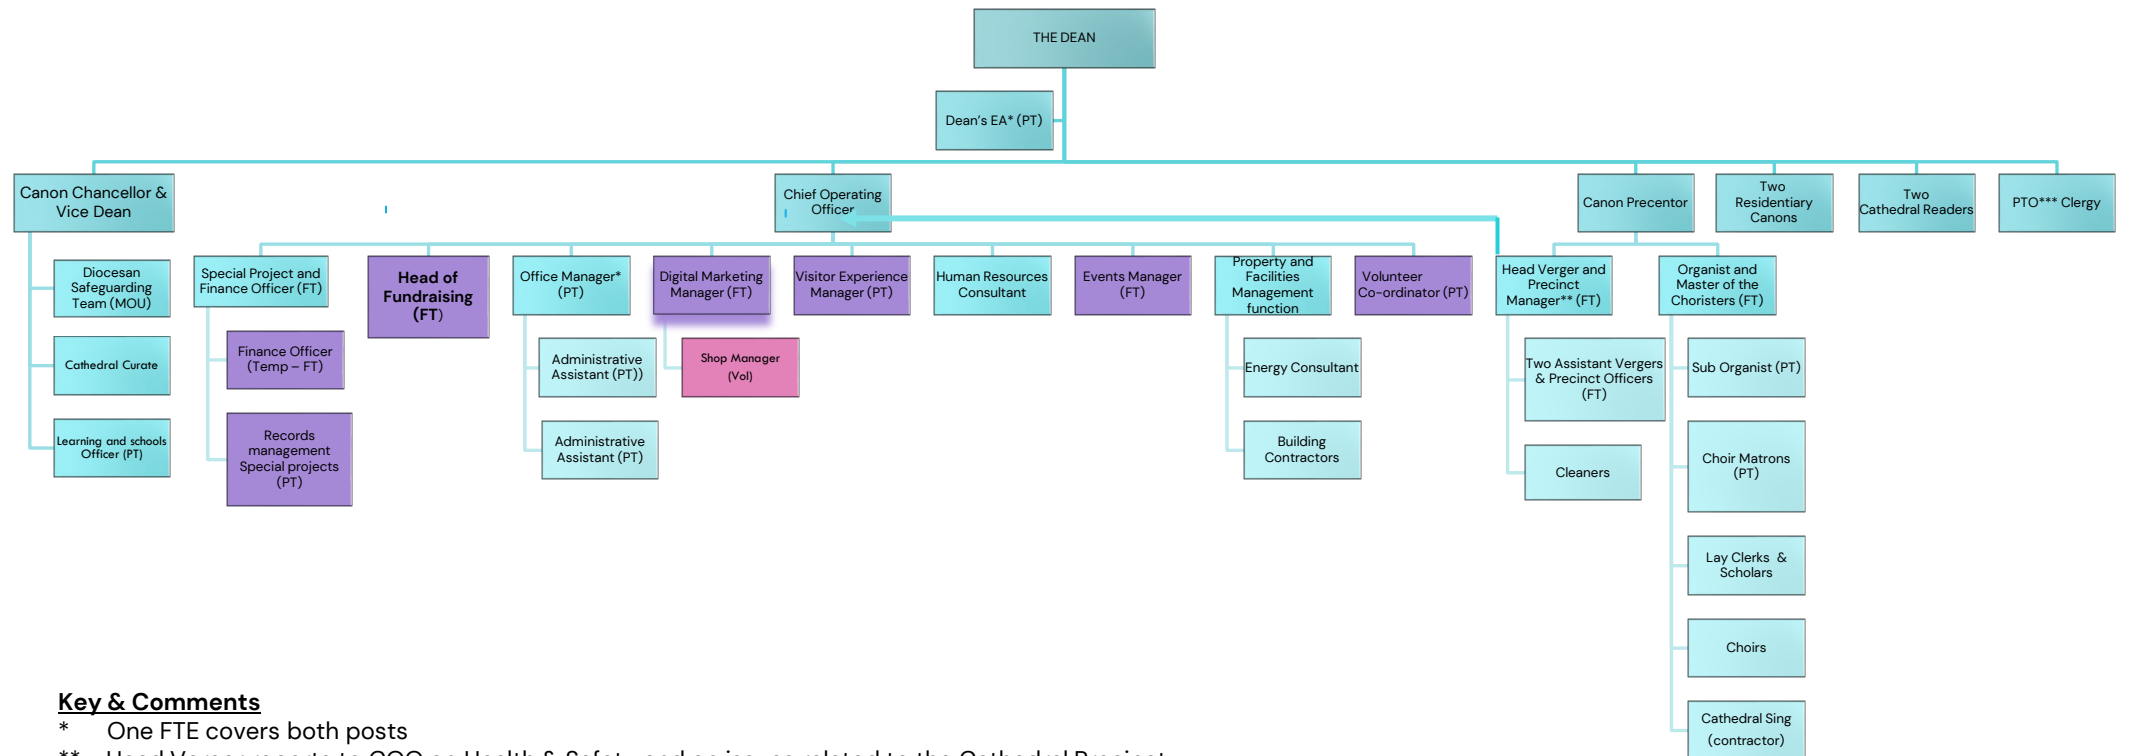

PORTSMOUTH CATHEDRAL STRUCTURE

Key & Comments

- * One FTE covers both posts
- ** Head Verger reports to COO on Health & Safety and on issues related to the Cathedral Precinct
- *** PTO – clergy with Permission to Officiate
- Funded by the Cathedral Sustainability Fund
- Volunteer